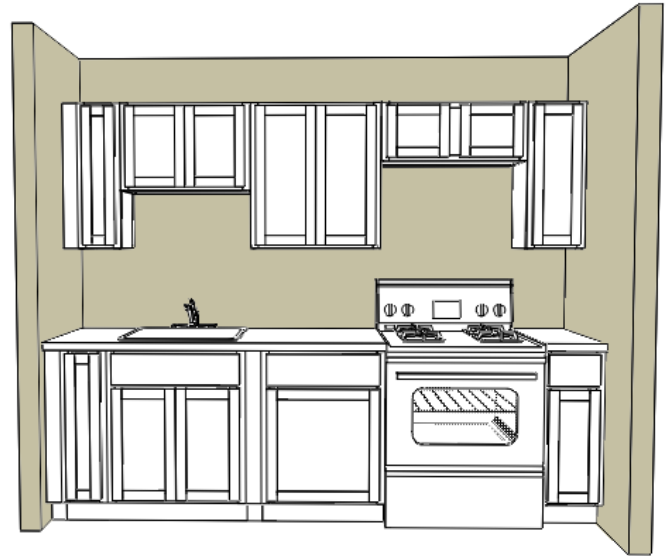

Merillat.

**OVERSTOCK
SALE**

Sundale Maple Cabinets

Paprika (Dark)	Wall Cabinet	Qty. Avail.	Sale Price
 <i>Color may vary from actual color</i>	W3612	3	\$75.00
	W930	3	\$75.00
	W3012	3	\$75.00
	W2730	3	\$75.00
	W2718	3	\$75.00
	W1230	3	\$75.00
	Base Cabinet	Qty. Avail.	Sale Price
	B39	3	\$75.00
	B9	3	\$75.00
	SB27B	3	\$75.00
	B12	3	\$75.00
	B24	3	\$75.00

Butterrum Granite Countertop Sets

55" x 27" Island top ■ 24-1/4" x 25" ■ 12" x 25" ■ 66" x 25" w/stainless single bowl sink

\$150.00 per set

Prices do not include tax. While supplies last. Cash & Carry only. No tag & hold orders.